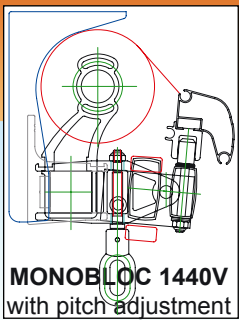

MITJAVILA

info

**Simply efficient!
Five awnings in one**

FAMILY PRODUCT SERIE 1440

monobloc 1440

monobloc 1440V - pitch adjustment

ADVANTAGES :

- Same set of components from the square bar system to the cassette.
- Elegant design.
- Easy pitch adjustment.
- Full protection of the fabric when using the cassette.
- Highly resistant mechanically.

MONOBLOC 1440

FAMILY PRODUCT SERIE 1440

SERIE 1440

Installation to the wall or to the ceiling
Maxi. dimensions :
5,98 m x 3,00 m

The family product serie 1440 :
5 awnings in one, with pitch adjust-
ment, protection hood as semi cassette
or fully enclosed cassette.