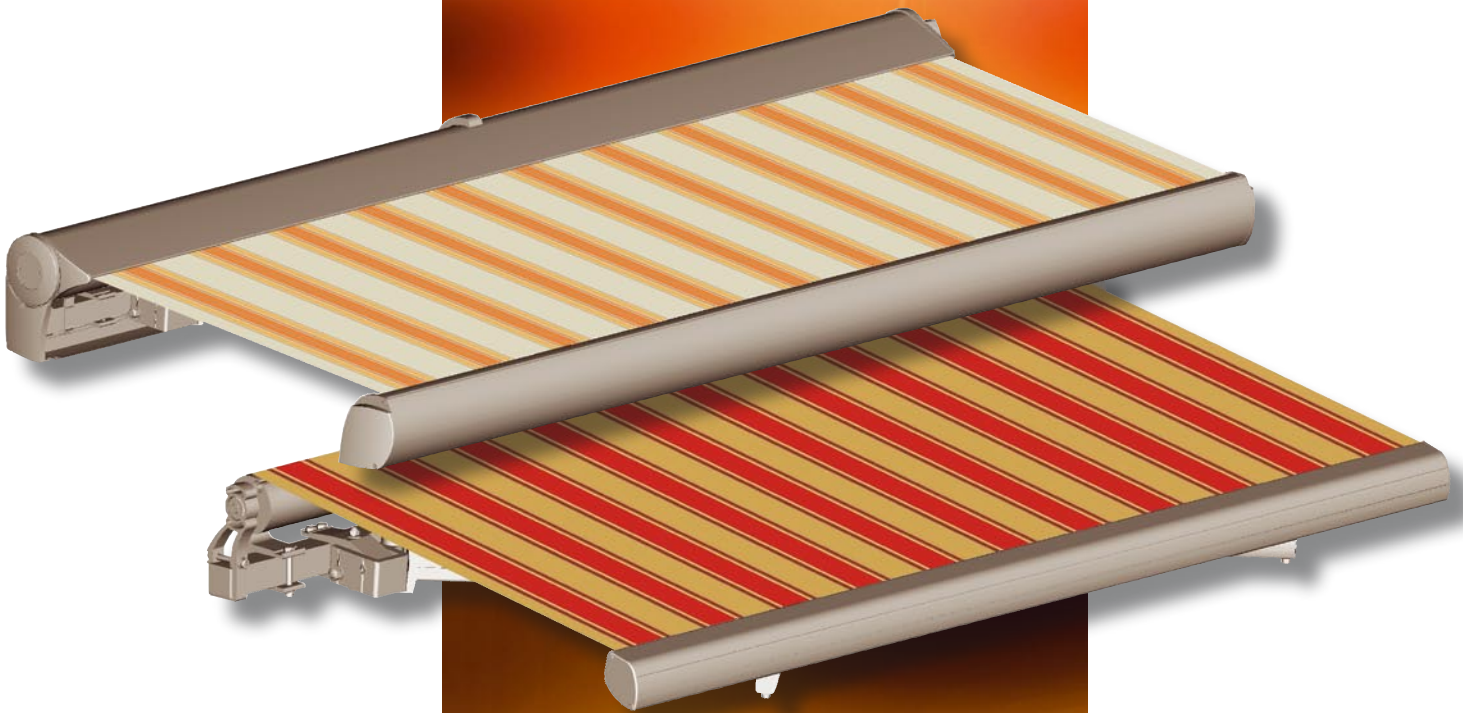

MITJAVILA

info

**Simply efficient!
Five awnings in one**

FAMILY PRODUCT SERIE 1440

monobloc 1440

monobloc 1440V - pitch adjustment

ADVANTAGES :

- Same set of components from the square bar system to the cassette.
- Elegant design.
- Easy pitch adjustment.
- Full protection of the fabric when using the cassette.
- Highly resistant mechanically.

MONOBLOC 1440

FAMILY PRODUCT SERIE 1440

SERIE 1440

Installation to the wall or to the ceiling
Maxi. dimensions :
5,98 m x 3,00 m

The family product serie 1440 :
5 awnings in one, with pitch adjust-
ment, protection hood as semi cassette
or fully enclosed cassette.