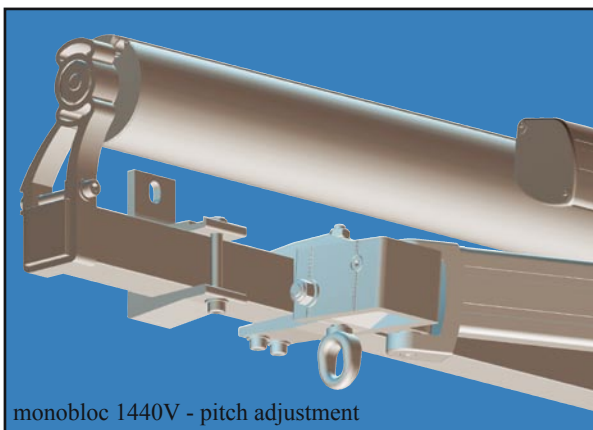

MITJAVILA

info

**Simply efficient!
Five awnings in one**

FAMILY PRODUCT SERIE 1440

monobloc 1440

monobloc 1440V - pitch adjustment

ADVANTAGES :

- Same set of components from the square bar system to the cassette.
- Elegant design.
- Easy pitch adjustment.
- Full protection of the fabric when using the cassette.
- Highly resistant mechanically.

MONOBLOC 1440

FAMILY PRODUCT SERIE 1440

SERIE 1440

Installation to the wall or to the ceiling
Maxi. dimensions :
5,98 m x 3,00 m

The family product serie 1440 :
5 awnings in one, with pitch adjust-
ment, protection hood as semi cassette
or fully enclosed cassette.