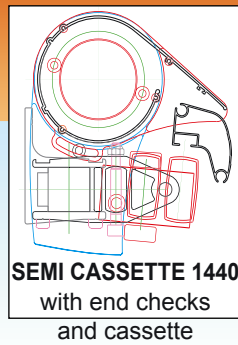

MITJAVILA

info

**Simply efficient!
Five awnings in one**

FAMILY PRODUCT SERIE 1440

monobloc 1440

monobloc 1440V - pitch adjustment

ADVANTAGES :

- Same set of components from the square bar system to the cassette.
- Elegant design.
- Easy pitch adjustment.
- Full protection of the fabric when using the cassette.
- Highly resistant mechanically.

MONOBLOC 1440

FAMILY PRODUCT SERIE 1440

SERIE 1440

Installation to the wall or to the ceiling
Maxi. dimensions :
5,98 m x 3,00 m

The family product serie 1440 :
5 awnings in one, with pitch adjust-
ment, protection hood as semi cassette
or fully enclosed cassette.