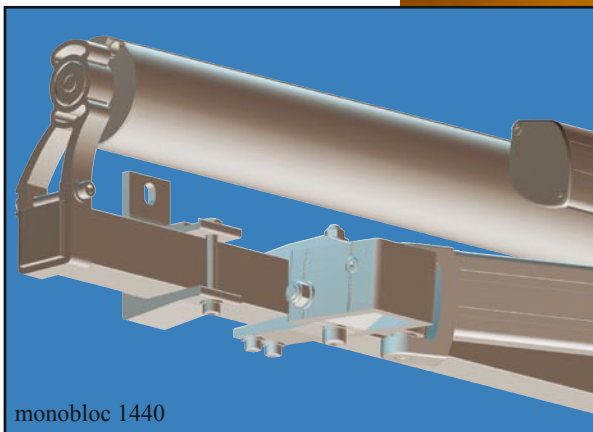

MITJAVILA

info

**Simply efficient!
Five awnings in one**

FAMILY PRODUCT SERIE 1440

monobloc 1440

monobloc 1440V - pitch adjustment

ADVANTAGES :

- Same set of components from the square bar system to the cassette.
- Elegant design.
- Easy pitch adjustment.
- Full protection of the fabric when using the cassette.
- Highly resistant mechanically.

MONOBLOC 1440

FAMILY PRODUCT SERIE 1440

SERIE 1440

Installation to the wall or to the ceiling
Maxi. dimensions :
5,98 m x 3,00 m

The family product serie 1440 :
5 awnings in one, with pitch adjust-
ment, protection hood as semi cassette
or fully enclosed cassette.