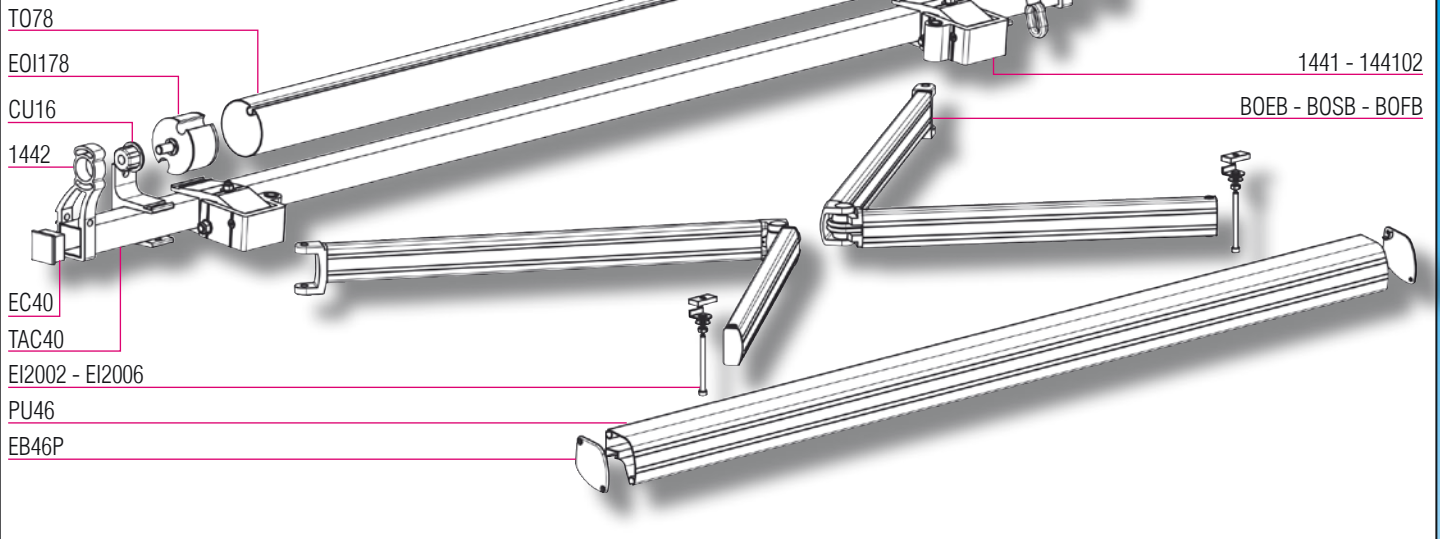

MITJAVILA

info

**Simply efficient!
Five awnings in one**

FAMILY PRODUCT SERIE 1440

monobloc 1440

monobloc 1440V - pitch adjustment

ADVANTAGES :

- Same set of components from the square bar system to the cassette.
- Elegant design.
- Easy pitch adjustment.
- Full protection of the fabric when using the cassette.
- Highly resistant mechanically.

MONOBLOC 1440

FAMILY PRODUCT SERIE 1440

SERIE 1440

Installation to the wall or to the ceiling
Maxi. dimensions :
5,98 m x 3,00 m

The family product serie 1440 :
5 awnings in one, with pitch adjust-
ment, protection hood as semi cassette
or fully enclosed cassette.