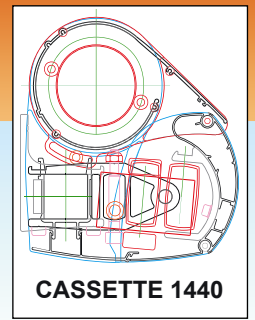

MITJAVILA

info

**Simply efficient!
Five awnings in one**

FAMILY PRODUCT SERIE 1440

monobloc 1440

monobloc 1440V - pitch adjustment

ADVANTAGES :

- Same set of components from the square bar system to the cassette.
- Elegant design.
- Easy pitch adjustment.
- Full protection of the fabric when using the cassette.
- Highly resistant mechanically.

MONOBLOC 1440

FAMILY PRODUCT SERIE 1440

SERIE 1440

Installation to the wall or to the ceiling
Maxi. dimensions :
5,98 m x 3,00 m

The family product serie 1440 :
5 awnings in one, with pitch adjust-
ment, protection hood as semi cassette
or fully enclosed cassette.