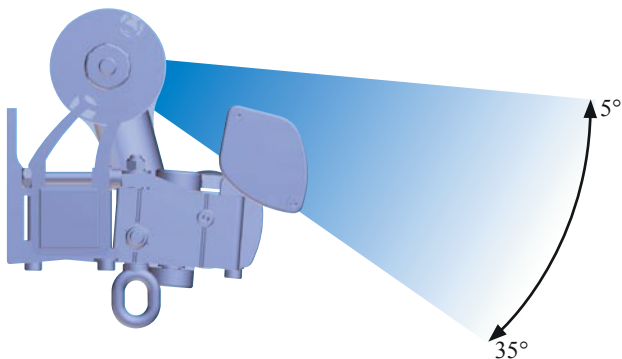

MITJAVILA

info

**Simply efficient!
Five awnings in one**

FAMILY PRODUCT SERIE 1440

monobloc 1440

monobloc 1440V - pitch adjustment

ADVANTAGES :

- Same set of components from the square bar system to the cassette.
- Elegant design.
- Easy pitch adjustment.
- Full protection of the fabric when using the cassette.
- Highly resistant mechanically.

MONOBLOC 1440

FAMILY PRODUCT SERIE 1440

SERIE 1440

Installation to the wall or to the ceiling
Maxi. dimensions :
5,98 m x 3,00 m

The family product serie 1440 :
5 awnings in one, with pitch adjust-
ment, protection hood as semi cassette
or fully enclosed cassette.