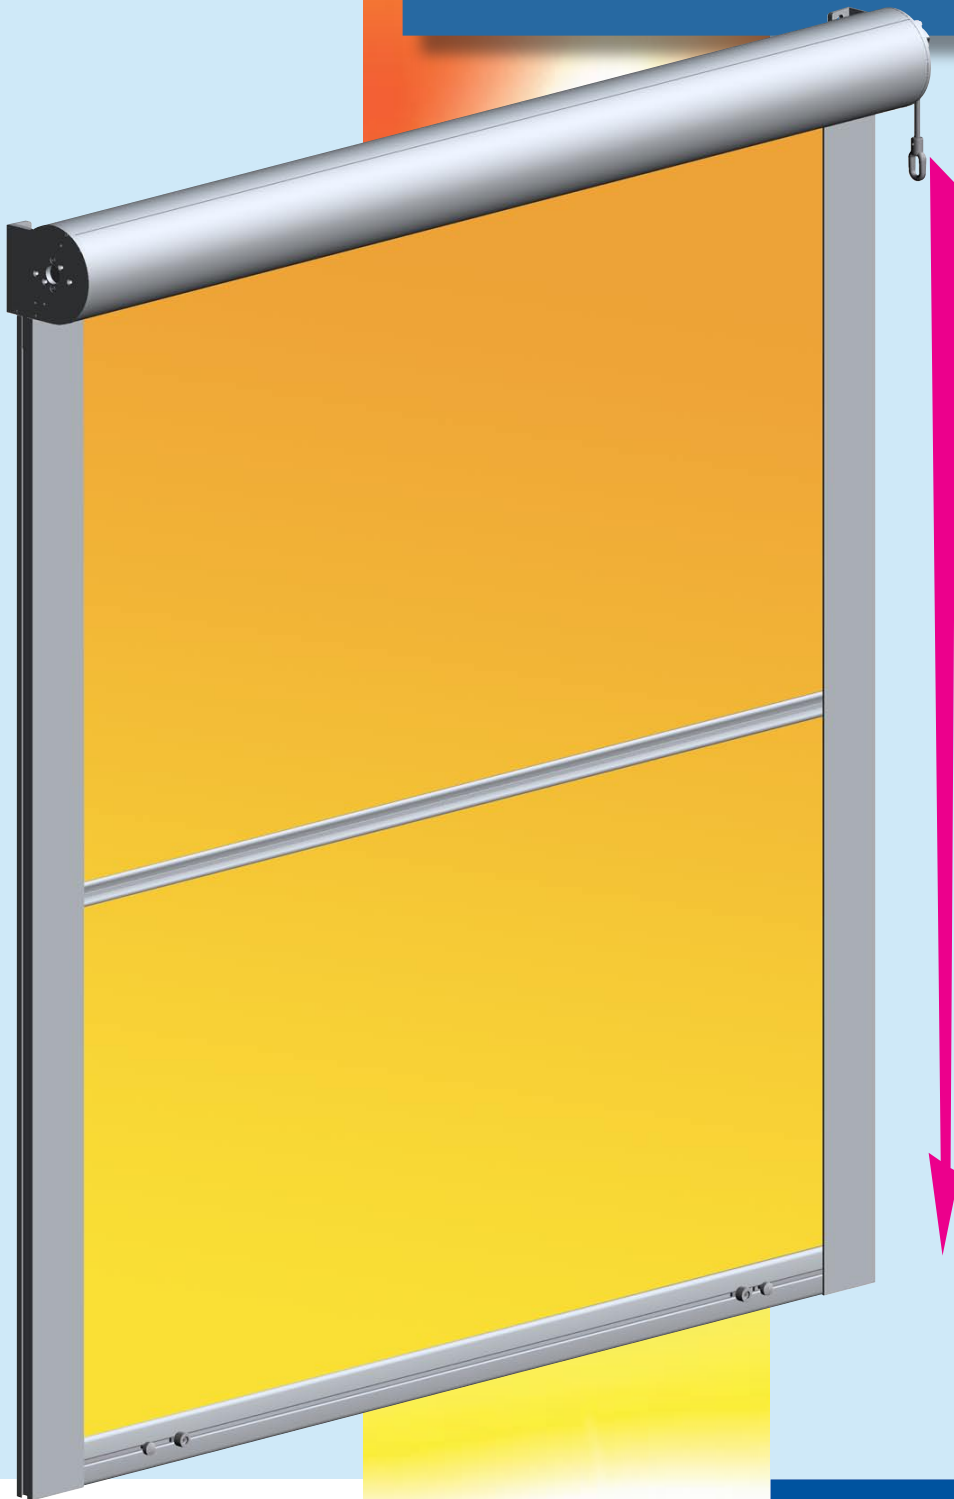

**HEAVY DUTY
VERTICAL
AWNING**

**A reinforced
protection**

4 metres

ADVANTAGES :

- Fully enclosed cassette for a perfect protection of the fabric in the closed position
- An efficient protection against the wind
- An easy to use locking system
- Easy and quick to install
- Very high resistance thanks to strong aluminium components

Heavy duty vertical awning

Maximum dimensions :

- Width : 6,00 m
- Height: 4,00 m

Face installation

Locking system

This vertical awning can be mounted with blackout fabric; its side guiding and its horizontal reinforcement aluminium sections enable a very high tension of the fabric and a good protection against the wind. The locking system at the bottom ensures a perfect tension. The curved shape enables the horizontal reinforcement sections to be rolled on the roller tube together with the fabric