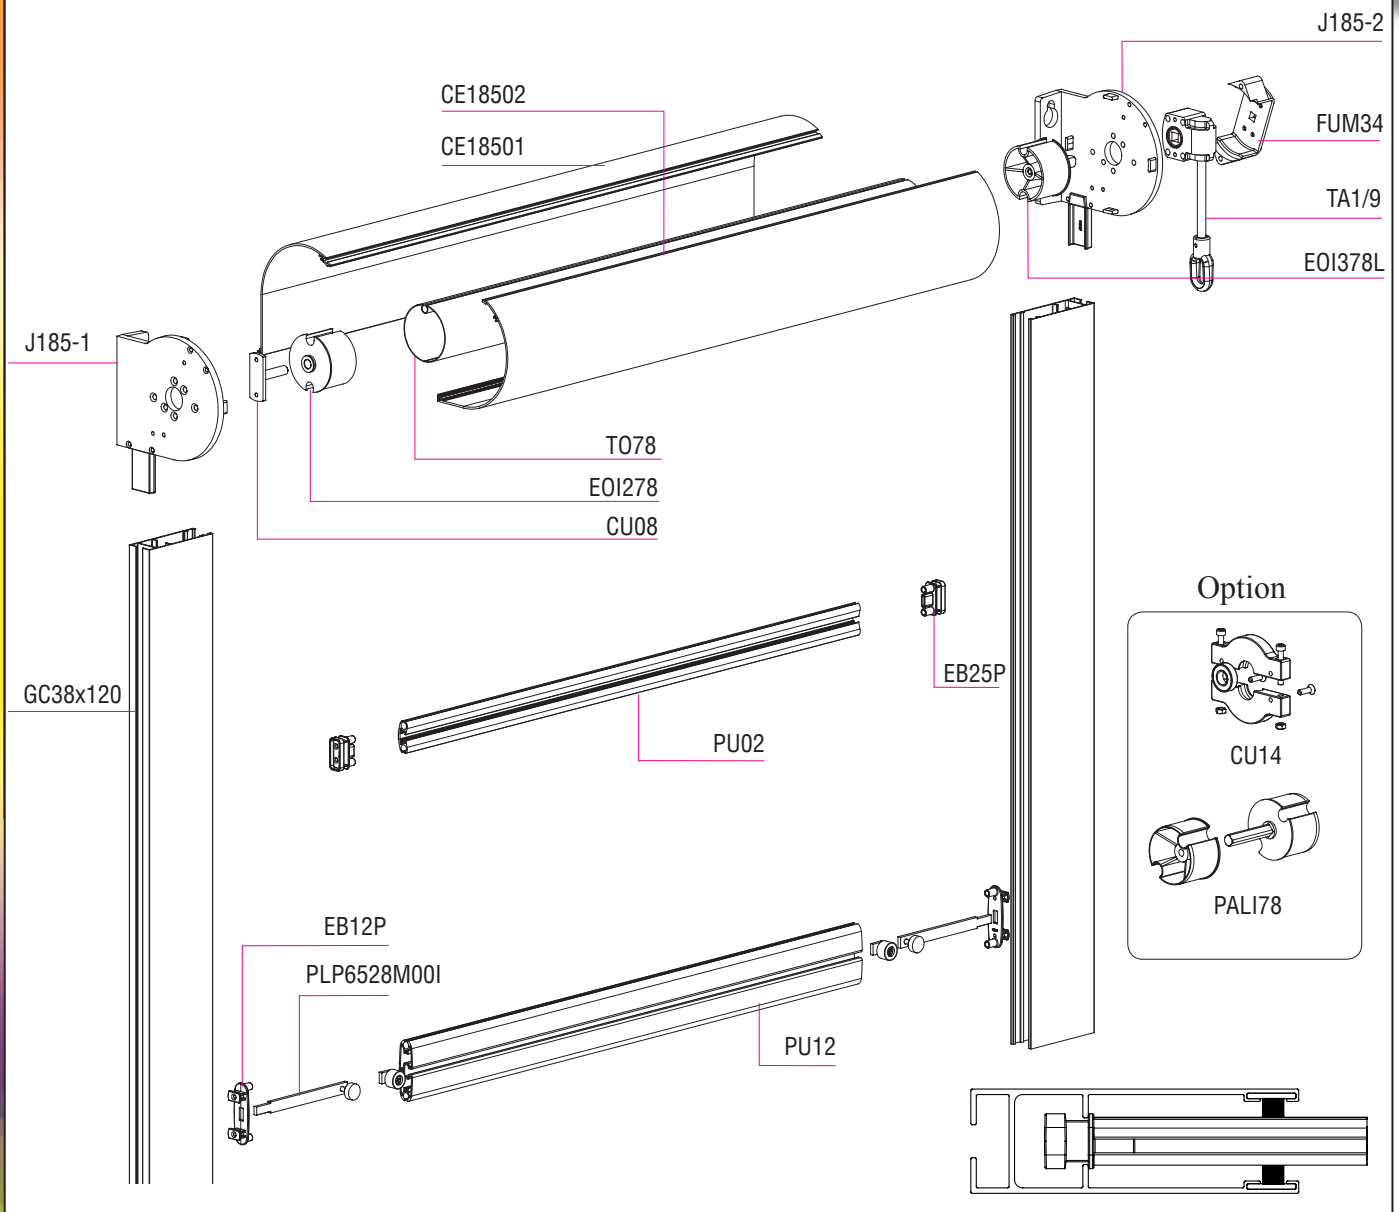

**HEAVY DUTY
VERTICAL
AWNING**

**A reinforced
protection**

4 metres

ADVANTAGES :

- Fully enclosed cassette for a perfect protection of the fabric in the closed position
- An efficient protection against the wind
- An easy to use locking system
- Easy and quick to install
- Very high resistance thanks to strong aluminium components

Heavy duty vertical awning

Maximum dimensions :

- Width : 6,00 m
- Height: 4,00 m

Face installation

Locking system

This vertical awning can be mounted with blackout fabric; its side guiding and its horizontal reinforcement aluminium sections enable a very high tension of the fabric and a good protection against the wind. The locking system at the bottom ensures a perfect tension. The curved shape enables the horizontal reinforcement sections to be rolled on the roller tube together with the fabric