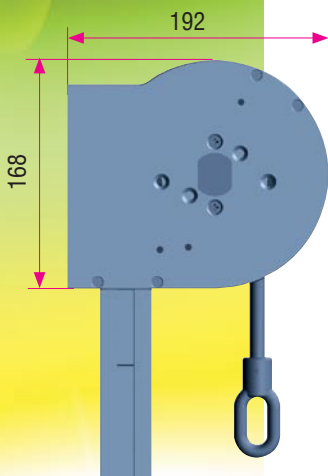

**HEAVY DUTY
VERTICAL
AWNING**

**A reinforced
protection**

4 metres

ADVANTAGES :

- Fully enclosed cassette for a perfect protection of the fabric in the closed position
- An efficient protection against the wind
- An easy to use locking system
- Easy and quick to install
- Very high resistance thanks to strong aluminium components

Heavy duty vertical awning

Maximum dimensions :

- Width : 6,00 m
- Height: 4,00 m

Face installation

Locking system

This vertical awning can be mounted with blackout fabric; its side guiding and its horizontal reinforcement aluminium sections enable a very high tension of the fabric and a good protection against the wind. The locking system at the bottom ensures a perfect tension. The curved shape enables the horizontal reinforcement sections to be rolled on the roller tube together with the fabric