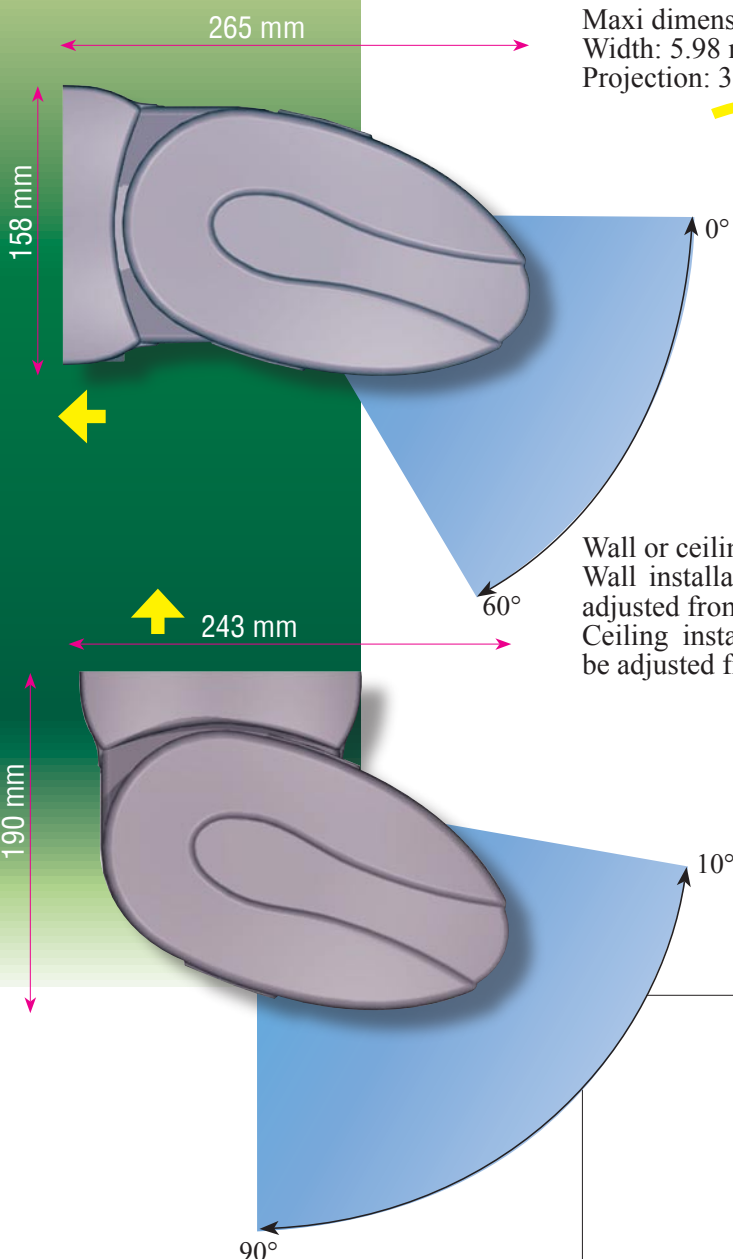

**136  
CASSETTE  
AWNING**

**VERY LARGE SUN  
PROTECTION**

6 metres

3.50 metres

**ADVANTAGES :**

- Aesthetics
- Wall or ceiling fixation
- Better arm pitch adjustment
- Easy to motorise
- Total protection of the fabric in the closed position

Closed position

# 136 CASSETTE AWNING

**Maxi dimensions**  
 Width: 5.98 metres  
 Projection: 3.50 metres

**Installation:**  
 the fixation supports in extruded aluminium ensure an easy and quick installation of the awning. You just lift the awning, hang it on the main supports and screw both end cheeks.

**Aesthetics:**  
 the end caps hide all screws.

**Finishing:**  
 the cassette consists in two sections; this ensures the complete powder coating inside and outside.

**Wall or ceiling installation.**  
 Wall installation: the pitch can be adjusted from 0 to 60°.  
 Ceiling installation: the pitch can be adjusted from 10 to 90°.