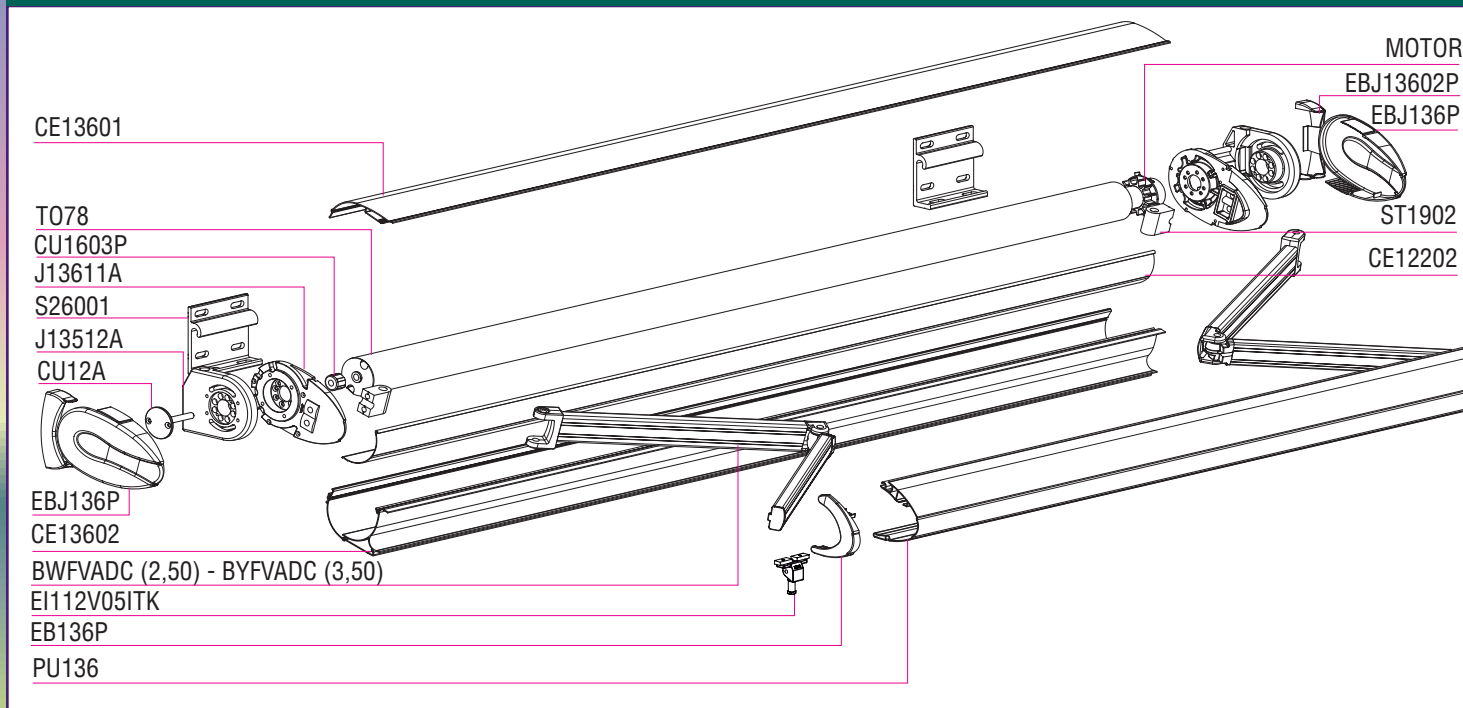

**136  
CASSETTE  
AWNING**

**VERY LARGE SUN  
PROTECTION**

6 metres

3.50 metres

**ADVANTAGES :**

- Aesthetics
- Wall or ceiling fixation
- Better arm pitch adjustment
- Easy to motorise
- Total protection of the fabric in the closed position

Closed position

# 136 CASSETTE AWNING

**Maxi dimensions**  
 Width: 5.98 metres  
 Projection: 3.50 metres

**Installation:**  
 the fixation supports in extruded aluminium ensure an easy and quick installation of the awning. You just lift the awning, hang it on the main supports and screw both end cheeks.

**Aesthetics:**  
 the end caps hide all screws.

**Finishing:**  
 the cassette consists in two sections; this ensures the complete powder coating inside and outside.

**Wall or ceiling installation.**  
 Wall installation: the pitch can be adjusted from 0 to 60°.  
 Ceiling installation: the pitch can be adjusted from 10 to 90°.