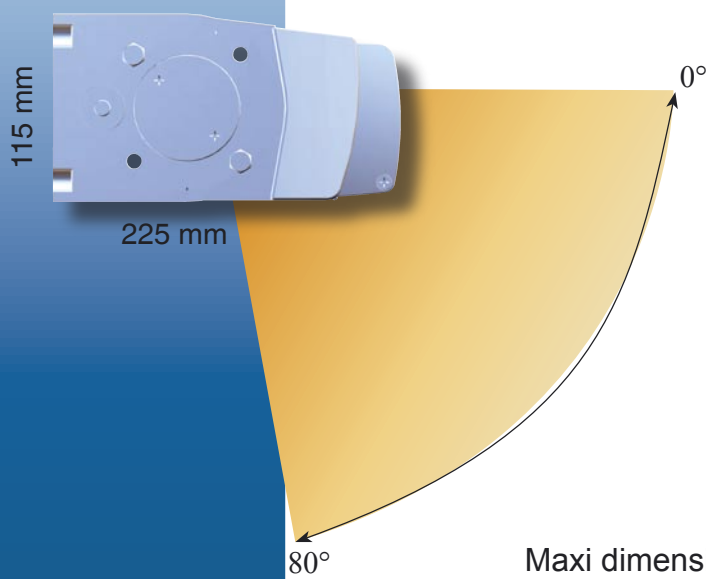

**CASSETTE
AWNING
115**

**Compact and stylish
design for smaller
installation**

Closed position

ADVANTAGES :

- Very easy to fit
- The fabric is protected in closed position
- Aesthetics
- Powder coated parts and sections
- High resistance

Cassette awning 115

Maxi dimensions

- Width : 3.62 metres
- Projection : 2.50 metres

Pitch adjustment :

Wall fixation : 0° to 80°

Ceiling fixation : 10° to 90°