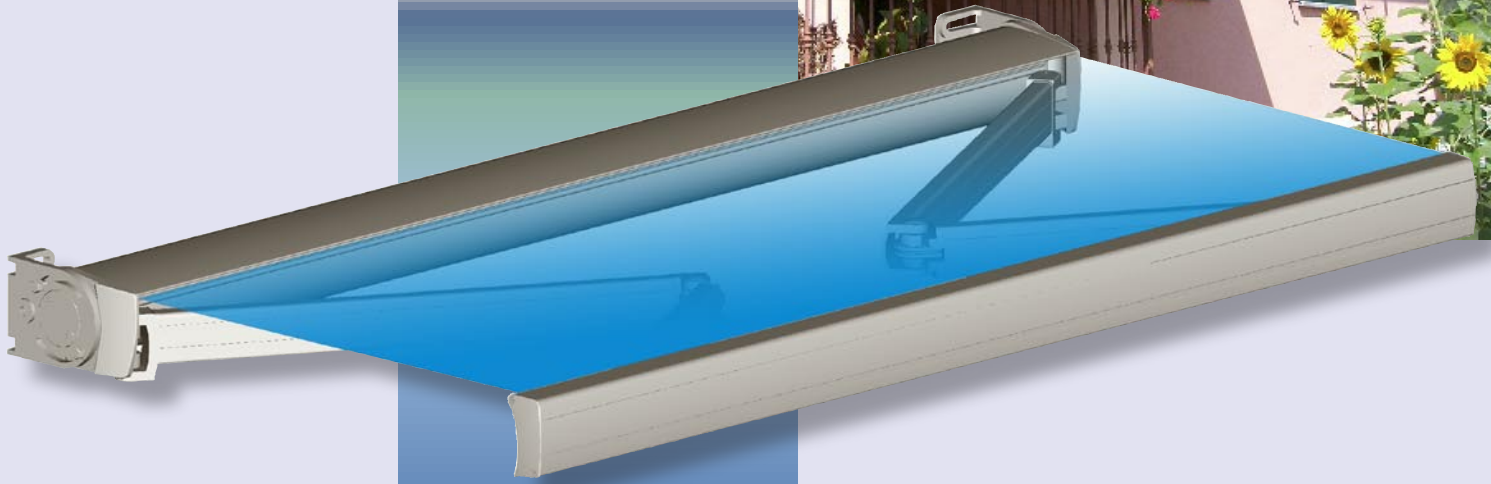

**CASSETTE
AWNING
115**

**Compact and stylish
design for smaller
installation**

Closed position

ADVANTAGES :

- Very easy to fit
- The fabric is protected in closed position
- Aesthetics
- Powder coated parts and sections
- High resistance

Cassette awning 115

Maxi dimensions

- Width : 3.62 metres
- Projection : 2.50 metres

Pitch adjustment :

Wall fixation : 0° to 80°

Ceiling fixation : 10° to 90°