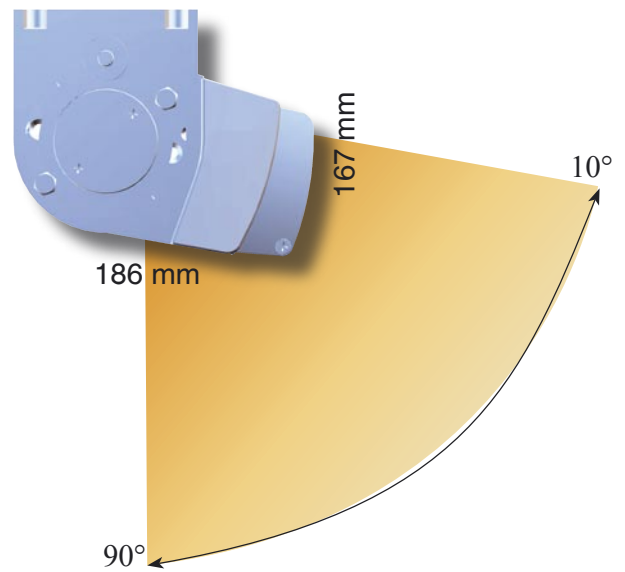

**CASSETTE
AWNING
115**

**Compact and stylish
design for smaller
installation**

Closed position

ADVANTAGES :

- Very easy to fit
- The fabric is protected in closed position
- Aesthetics
- Powder coated parts and sections
- High resistance

Cassette awning 115

Maxi dimensions

- Width : 3.62 metres
- Projection : 2.50 metres

Pitch adjustment :

Wall fixation : 0° to 80°

Ceiling fixation : 10° to 90°