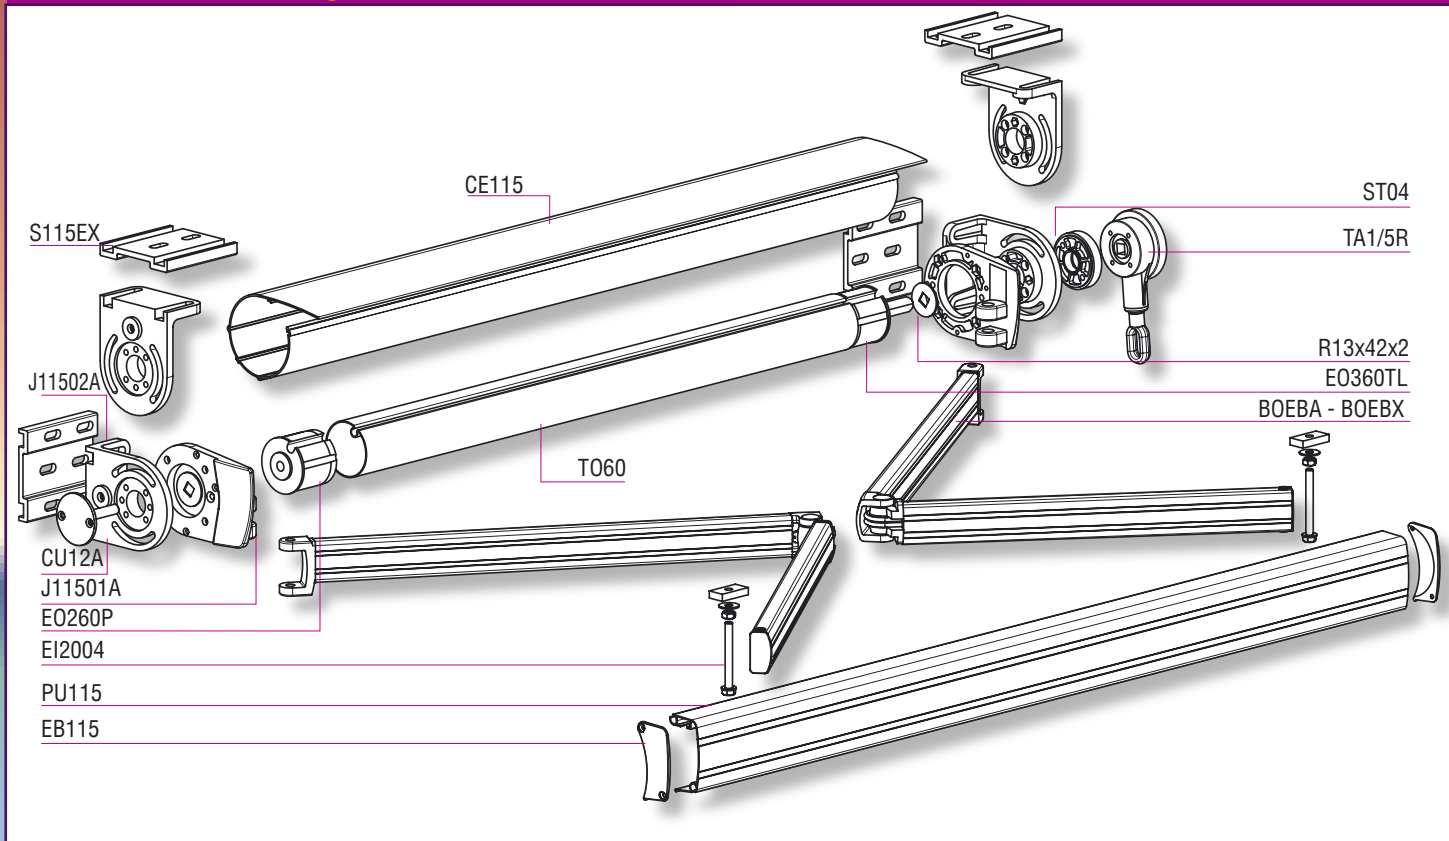

**CASSETTE
AWNING
115**

**Compact and stylish
design for smaller
installation**

Closed position

ADVANTAGES :

- Very easy to fit
- The fabric is protected in closed position
- Aesthetics
- Powder coated parts and sections
- High resistance

Cassette awning 115

Maxi dimensions

- Width : 3.62 metres
- Projection : 2.50 metres

Pitch adjustment :

Wall fixation : 0° to 80°

Ceiling fixation : 10° to 90°