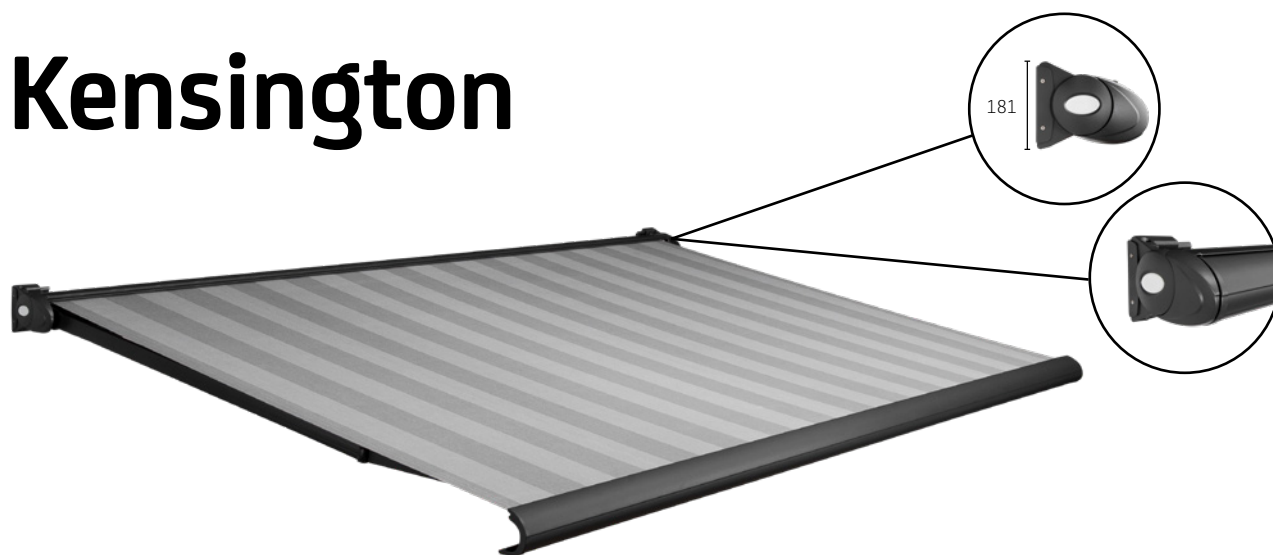

Kensington

The Kensington, a highly popular terrace awning due to its design and the wide range of available colours. When closed it has an appealing oval shape. The adjusting device of the Kensington is covered behind beautifully finished teardrop covers. These stylistic features do not detract from its quality at all. It can be installed in almost every situation due to its unique installment possibilities. If you are looking for a stylish and high quality terrace awning, then Kensington is the model for you.

Characteristics

- Wide range of colour options
- Fabric fully protected in cassette
- Appealing teardrop design
- Available with or without valance
- Available with manual or electrical control system

Maximum dimensions