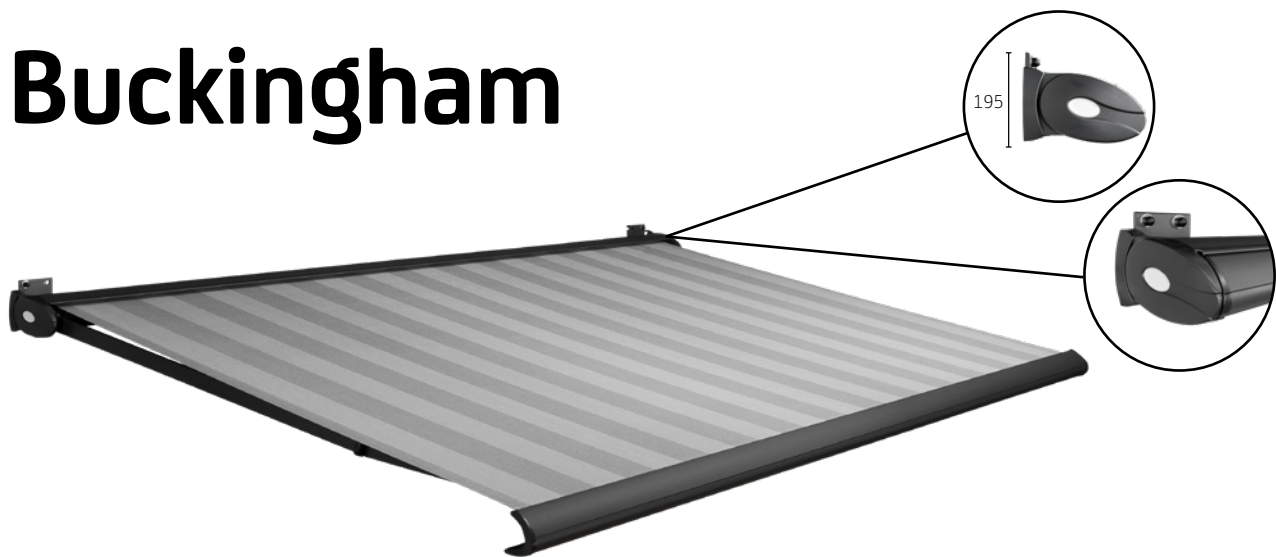

# Buckingham

Buckingham's distinguishing features are its olive-shaped appearance, unique adjustment settings and substantial dimensions. These ensure that the Buckingham can be fitted in almost any imaginable situation. As a larger version of a Kensington terrace awning, the Buckingham is also an attractive addition to your facade, when closed. If you are looking for a stylish and high quality terrace awning with stunning looks, then Buckingham is your model.

## Characteristics

-  Fabric fully protected in cassette
-  Unique olive-shaped design
-  Available with or without valance
-  Available with manual or electrical control system

## Maximum dimensions

	Width	Projection
Buckingham	6500 mm	3000 mm
Buckingham	6000 mm	3500 mm